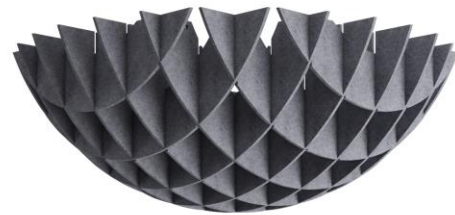

# Gamme de ACOUSTIC ARTWORK Clouds

Ø827, H=300 mm

Ø1202, H=400 mm